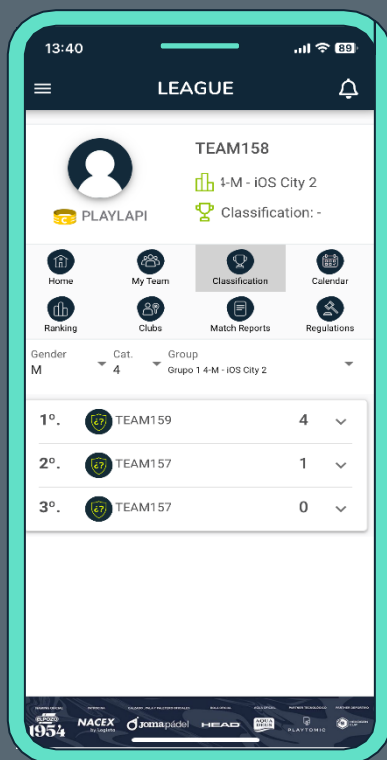

# TIMELINE

HEXAGON  
AMATEUR LEAGUE

NOVEMBER-DECEMBER

Registration period

JANUARY-FEBRUARY

Regular phase

MARCH

Master Final

# NEW APP

HEXAGON  
AMATEUR LEAGUE

- All-integrated, user friendly app to elevate the league's experience
- Each player will have a complete profile with their information, photo, team, matches, ranking, draws, results, and more