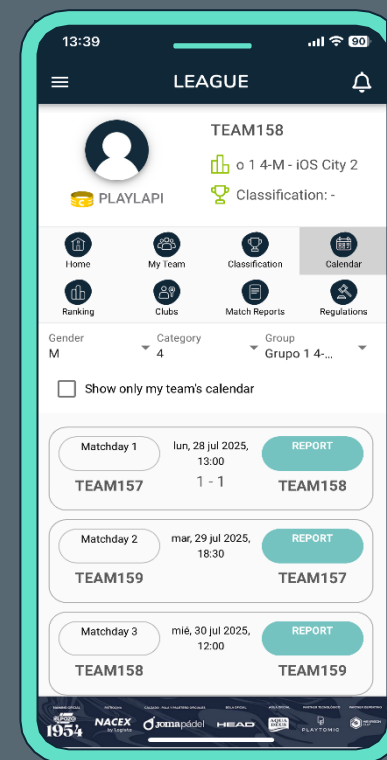

# TIMELINE

HEXAGON  
AMATEUR LEAGUE

NOVEMBER-DECEMBER

Registration period

JANUARY-FEBRUARY

Regular phase

MARCH

Master Final

# NEW APP

HEXAGON  
AMATEUR LEAGUE

- All-integrated, user friendly app to elevate the league's experience
- Each player will have a complete profile with their information, photo, team, matches, ranking, draws, results, and more