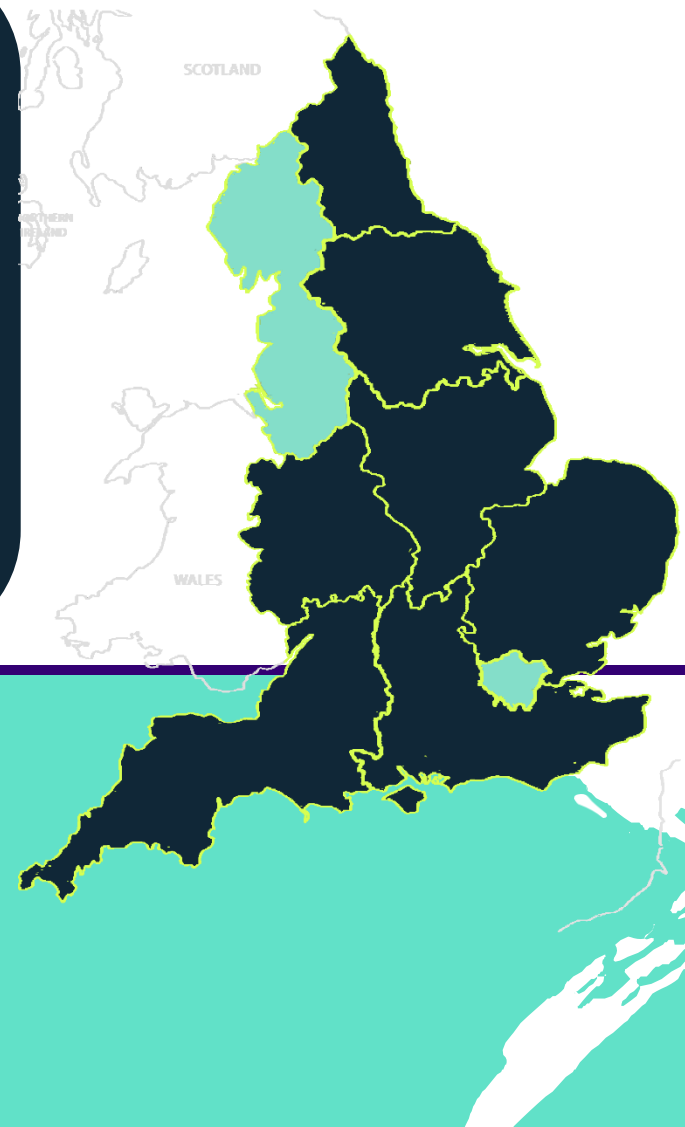

LEAGUE FORMAT

HEXAGON
AMATEUR LEAGUE

Two areas: London & Manchester

- ✂ Men's and Women's categories
- ✂ Three levels:
  - Gold (Playtomic level 3.51+)
  - Silver (Playtomic level 2.1-3.5)
  - Bronze (Playtomic level 0-2)
- ✂ Teams of 4 to 6 players (with a designated captain)
- ✂ Each fixture consists of two matches
- ✂ The full schedule sent in advance so clubs can block the courts
- ✂ Each team will pay for their courts before the matches begin

Two months of competition

Limited spots available

National Master Final