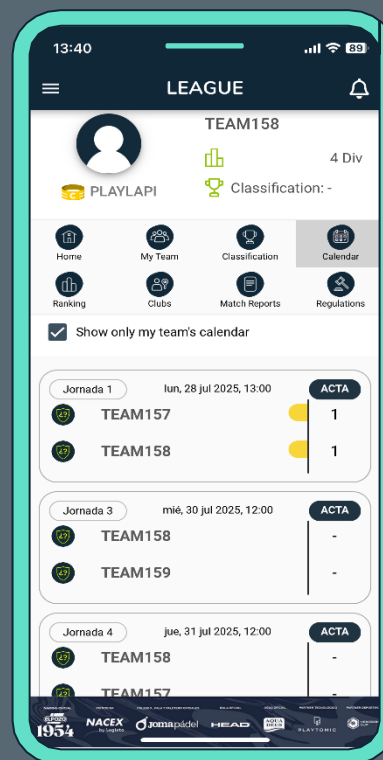

# TIMELINE

HEXAGON  
AMATEUR LEAGUE

NOVEMBER-DECEMBER

Registration period

JANUARY-FEBRUARY

Regular phase

MARCH

Master Final

# NEW APP

HEXAGON  
AMATEUR LEAGUE

- All-integrated, user friendly app to elevate the league's experience
- Each player will have a complete profile with their information, photo, team, matches, ranking, draws, results, and more