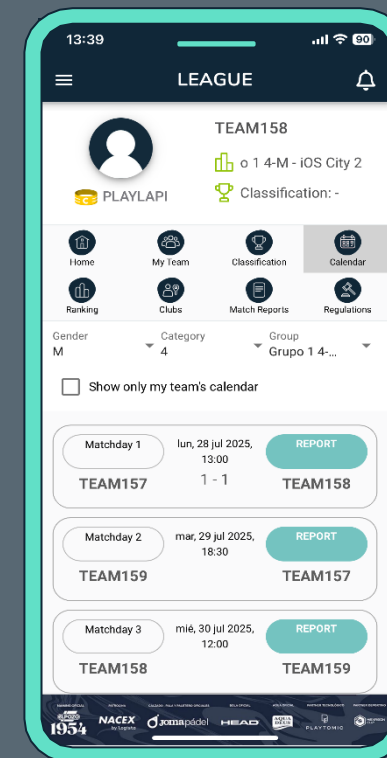

Full calendar organized in advance so you can plan your personal life and passion for padel

TIMELINE

HEXAGON
AMATEUR LEAGUE

NOVEMBER-DECEMBER

Registration period

JANUARY-FEBRUARY

Regular phase

MARCH

Master Final

NEW APP

HEXAGON
AMATEUR LEAGUE

- All-integrated, user friendly app to elevate the league's experience
- Each player will have a complete profile with their information, photo, team, matches, ranking, draws, results, and more

MASTER FINAL

HEXAGON
AMATEUR LEAGUE

THE BIGGEST
CELEBRATION OF
PADEL

Spain

110 Teams
1200 Participants
3-day event

South Africa

The
top two from
each category
will qualify for a one day
tournament

United Kingdom