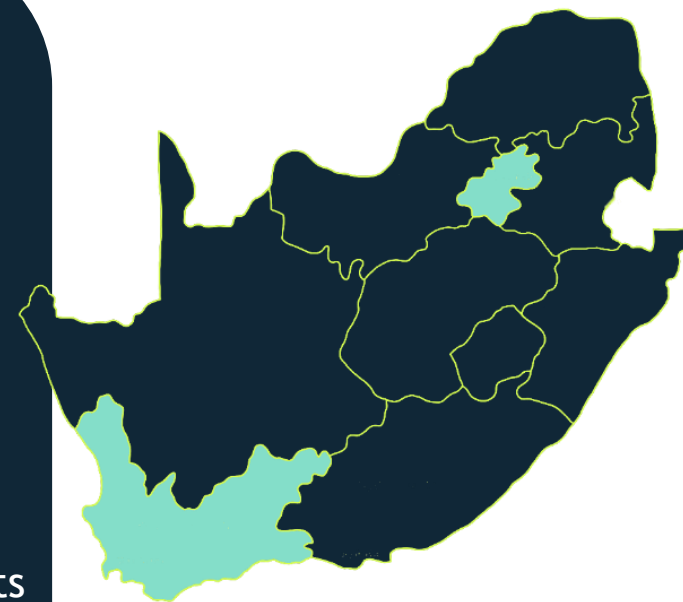

LEAGUE FORMAT

HEXAGON
AMATEUR LEAGUE

Two areas: Gauteng & Western Cape

- ✂ Men's and Women's categories
- ✂ Three levels:
 - Gold (Playtomic level 3.51+)
 - Silver (Playtomic level 2.1-3.5)
 - Bronze (Playtomic level 0-2)
- ✂ Teams of 4 to 6 players (with a designated captain)
- ✂ Each fixture consists of two matches
- ✂ Full match schedule sent in advance so clubs can block the courts
- ✂ The clubs will receive upfront payment for all the courts needed