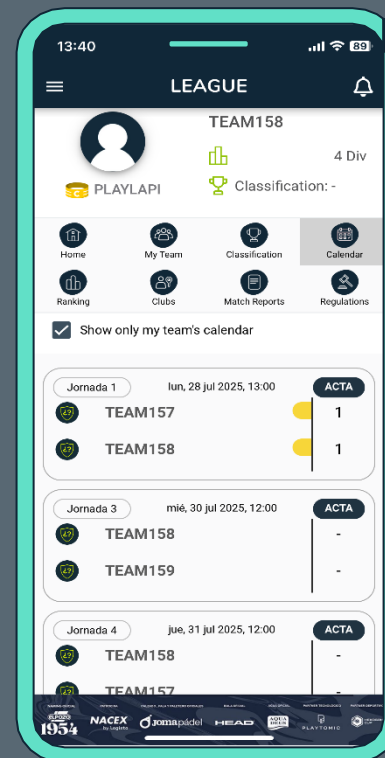

Master Final

NEW APP

HEXAGON
AMATEUR LEAGUE

- All-integrated, user friendly app to elevate the league's experience
- Each player will have a complete profile with their information, photo, team, matches, ranking, draws, results, and more

MASTER FINAL

HEXAGON
AMATEUR LEAGUE

THE BIGGEST
CELEBRATION OF
PADEL

Spain

110 Teams
1200 Participants
3-day event

South Africa

The
top two from
each category
will qualify for a one day
tournament

United Kingdom