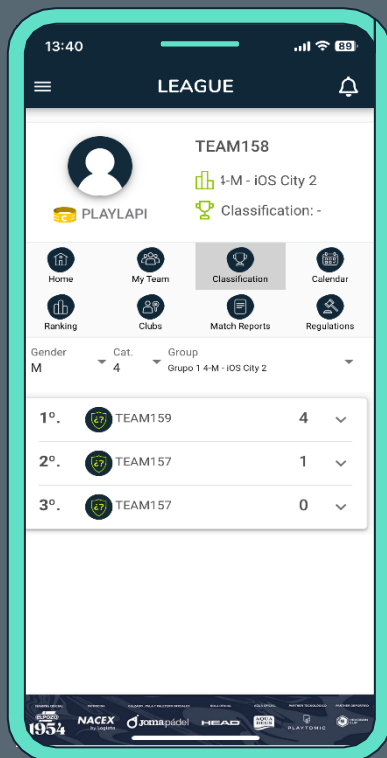

Master Final

NEW APP

HEXAGON
AMATEUR LEAGUE

- All-integrated, user friendly app to elevate the league's experience
- Each player will have a complete profile with their information, photo, team, matches, ranking, draws, results, and more

MASTER FINAL

HEXAGON
AMATEUR LEAGUE

THE BIGGEST
CELEBRATION OF
PADEL

Spain

110 Teams
1200 Participants
3-day event

South Africa

The
top two from
each category
will qualify for a one day
tournament

United Kingdom